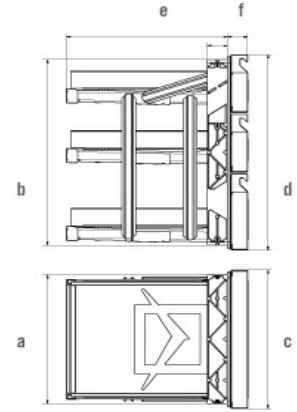

[THE ITALIAN DRAWER](#)

[OUTDOOR KITCHEN UNITS](#)

[RONDA KITCHEN SUPPLIER](#)

[RONDA SPA](#)

[CONTACT US](#)

BASIC TRIPLE DRAWER UNITS

QR21 BASIC TRIPLE DRAWER UNITS

Drawer units with three fronts, three drawer boxes and self-supporting structure completely made of AISI 304 stainless steel. Hermetic closure granted by a magnetic gasket. Specially designed to store BBQ utensils and canned/packed food.

[BASIC SINGLE DRAWERS](#)

[BASIC DOUBLE DRAWER UNITS](#)

[BASIC TRIPLE DRAWER UNITS](#)

[BASIC SINGLE DOORS](#)

[BASIC DOUBLE DOORS](#)

Model	Opening		External and internal size				Gross weight	
	a	b	c	d	e	f	Kg	22,30
QR21								
mm	431	621	464	654	477	59,5		
inch.	17"	24½"	18¾"	25¾"	18¾"	2¼"	Lbs	49,20