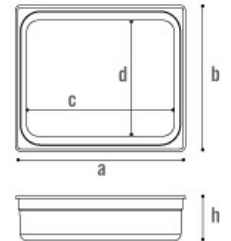

FOOD CONTAINERS WITH HANDLES

- 1/1**
530 x 325 mm
20 7/8" x 12 3/8"
- 1/2**
325 x 265 mm
12 3/4" x 10 1/2"
- 1/3**
325 x 176 mm
12 3/4" x 6 7/8"
- 2/8**
325 x 132 mm
12 3/4" x 5 1/8"

- FOOD CONTAINERS WITH HANDLES
- LIDS NOTCHED
- SPILLPROOF LIDS NOTCHED
- ROUND SINKS
- SQUARE SINKS
- LOCK

Model	Depth		External size		Internal size		Capacity		Box	
	h		a x b		c x d		Lt.	Gal.		
■	GNA 1106	65	2 9/16"	530x325	20 7/8" x 12 3/8"	505x300	19 7/8" x 11 1/8"	9	2,37	10
	GNA 1110	100	4"	530x325	20 7/8" x 12 3/8"	505x300	19 7/8" x 11 1/8"	14	3,69	10
	GNA 1120	200	8"	530x325	20 7/8" x 12 3/8"	505x300	19 7/8" x 11 1/8"	28	7,39	5
■ □	GNA 1206	65	2 9/16"	325x265	12 3/4" x 10 1/2"	300x240	11 3/8" x 9 7/8"	4	1,05	10
	GNA 1210	100	4"	325x265	12 3/4" x 10 1/2"	300x240	11 3/8" x 9 7/8"	6,5	1,71	10
	GNA 1220	200	8"	325x265	12 3/4" x 10 1/2"	300x240	11 3/8" x 9 7/8"	12,5	3,17	10
■ □ □	GNA 1306	65	2 9/16"	325x176	12 3/4" x 6 7/8"	300x151	11 3/8" x 5 1/8"	2,5	0,52	10
	GNA 1310	100	4"	325x176	12 3/4" x 6 7/8"	300x151	11 3/8" x 5 1/8"	4	1,05	10
■ □ □ □	GNA 2806	65	2 9/16"	325x132	12 3/4" x 5 1/8"	300x107	11 3/8" x 4 7/8"	1,5	0,26	10
	GNA 2810	100	4"	325x132	12 3/4" x 5 1/8"	300x107	11 3/8" x 4 7/8"	2,7	0,53	10