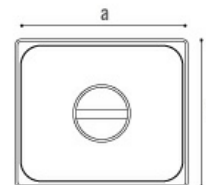

LIDS NOTCHED FOR HANDLES

- 1/1**
530 x 325 mm
20 7/8" x 12 13/16"
- 1/2**
325 x 265 mm
12 13/16" x 10 7/16"
- 1/3**
325 x 176 mm
12 13/16" x 6 15/16"
- 2/8**
325 x 132 mm
12 13/16" x 5 1/8"

FOOD CONTAINERS WITH HANDLES

LIDS NOTCHED

SPILLPROOF LIDS NOTCHED

ROUND SINKS

SQUARE SINKS

LOCK

Model		External size		Box
		a x b		
		mm	inch	
1/1	GNK 11	530x325	20 7/8" x 12 13/16"	10
1/2	GNK 12	325x265	12 13/16" x 10 7/16"	10
1/3	GNK 13	325x176	12 13/16" x 6 15/16"	20
2/8	GNK 28	325x132	12 13/16" x 5 1/8"	20