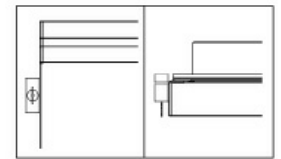

ROUND SINKS

SQUARE SINKS

LOCK

LOCK

Model	Description
S7	External lock to be fixed after installation

PDF

PRINT

[THE ITALIAN DRAWER](#)
 Your Next Warming Drawer
 Your Next Outdoor Fridge
 Your Next Trash Drawer