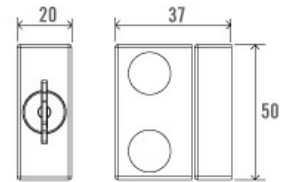

ROUND SINKS

SQUARE SINKS

LOCK

LOCK

Model	Description
S7	External lock to be fixed after installation

PDF

PRINT

[THE ITALIAN DRAWER](#)
 Your Next Warming Drawer
 Your Next Outdoor Fridge
 Your Next Trash Drawer