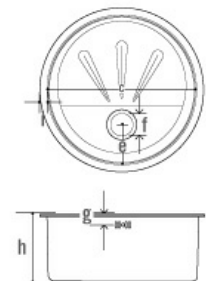

- FOOD CONTAINERS WITH HANDLES
- LIDS NOTCHED
- SPILLPROOF LIDS NOTCHED
- ROUND SINKS
- SQUARE SINKS
- LOCK

ROUND SINKS

Model	Opening	External and internal size						Capacity	Box	
	a (ø)	c (ø)	e	f (ø)	g	h	i			
VR138	mm	382	380	84	1 1/2"	45	164	27	Lt. 16,5	5
	inch.	15 1/2"	14 7/8"	3 3/8"	1 5/8"	6 5/8"	1 1/8"		Gallons 4,36	
VR142	mm	422	420	82	1 1/2"	45	165	25	Lt. 21,5	5
	inch.	16 1/2"	16 1/2"	3 1/2"	1 5/8"	6 1/2"	0 9/16"		Gallons 5,68	