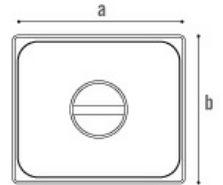

## SPILLPROOF LIDS NOTCHED FOR HANDLES

- 1/1  
530 x 325 mm  
20 7/8" x 12 13/16"
- 1/2  
325 x 265 mm  
12 13/16" x 10 7/16"
- 1/3  
325 x 176 mm  
12 13/16" x 6 15/16"

- FOOD CONTAINERS WITH HANDLES
- LIDS NOTCHED
- SPILLPROOF LIDS NOTCHED
- ROUND SINKS
- SQUARE SINKS
- LOCK

Model	External size		Box
	a x b		
	mm	inch	
1/1 GNX 11	530x325	20 7/8" x 12 13/16"	10
1/2 GNX 12	325x265	12 13/16" x 10 7/16"	10
1/3 GNX 13	325x176	12 13/16" x 6 15/16"	20

THE ITALIAN DRAWER  
Your Next Warming Drawer  
Your Next Outdoor Fridge  
Your Next Trash Drawer